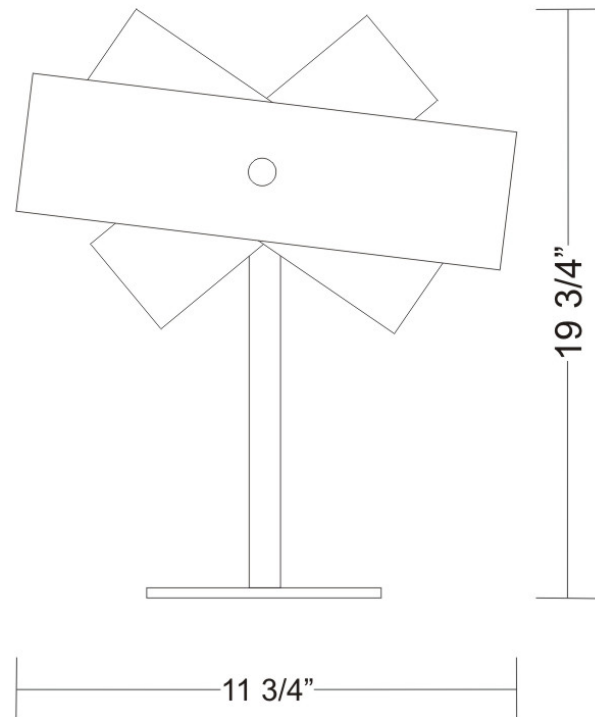

PROJECT	
TYPE	
NOTES	
QUANTITY	
DATE	

TOURBILLON PORTABLE

D84117

GENERAL

Series: Tourbillon
Brand: Panzeri
Division: Design
Mounting Type: Portable
Mounting Location: Table
Subcategory: Table

PHYSICAL

Diameter (mm): 298
Diameter (in): 11.75
Height (mm): 502
Height (in): 19 ³/₄
Diffuser: White & Black Blown Glass
Fixture Material: Metal

ELECTRICAL

Number of Lamps: 1
Lamp Type: LED Retrofit
Lamp Shape: G25
Bulb Included: Bulb Not Included
Total Output Wattage (W): 18
Max. Wattage Per Lamp (W): 18
Lamp Base: E26
Dimming: Non-Dimmable
Input Voltage (V): 120

LED

OPTICAL

RATINGS AND CERTIFICATIONS

Certified By: CSA Certified to UL and CSA Standards
IP rating: IP20

D