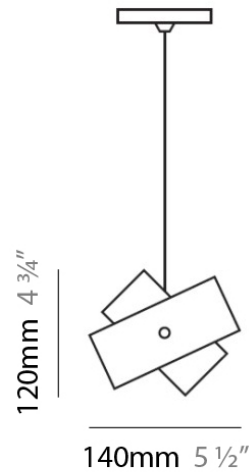

TOURBILLON SUSPENSION

D81101

GENERAL

Series: Tourbillon
Brand: Panzeri
Division: Design
Mounting Type: Suspension
Mounting Location: Ceiling
Subcategory: Pendant

PHYSICAL

Shape: Abstract
Diameter (mm): 140
Diameter (in): 5 1/2
Height (mm): 120
Height (in): 4 3/4
Max. Overall Height (mm): 2120
Max. Overall Height (in): 83 1/16
Light Distribution: Omnidirectional
Weight (kg): 0.5
Weight (lbs): 1
Diffuser: White & Black Glass
Fixture Finish: NIC
Fixture Material: Metal

ELECTRICAL

Number of Lamps: 1
Lamp Type: LED Retrofit
Lamp Shape: T4
Bulb Included: Bulb Not Included
Total Output Wattage (W): 3
Max. Wattage Per Lamp (W): 3
Lamp Base: G9
Input Voltage (V): 120

LED

OPTICAL

RATINGS AND CERTIFICATIONS

Certified By: CSA Certified to UL and CSA Standards
IP rating: IP20

PROJECT	_____
TYPE	_____
NOTES	_____
QUANTITY	_____
DATE	_____