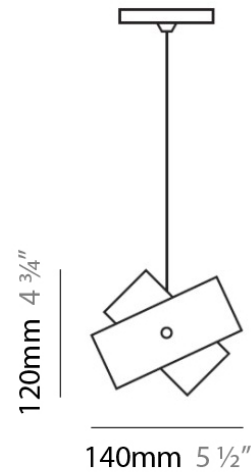

TOURBILLON SUSPENSION

D81104

PROJECT

TYPE

NOTES

QUANTITY

DATE

GENERAL

Series: Tourbillon

Brand: Panzeri

Division: Design

Mounting Type: Suspension

Mounting Location: Ceiling

Subcategory: Pendant

PHYSICAL

Shape: Abstract

Diameter (mm): 140

Diameter (in): 5 1/2

Height (mm): 120

Height (in): 4 3/4

Max. Overall Height (mm): 2120

Max. Overall Height (in): 83 1/16

Light Distribution: Omnidirectional

Weight (kg): 0.5

Weight (lbs): 1

Diffuser: White & Green Glass

Fixture Finish: NIC

Fixture Material: Metal

ELECTRICAL

Number of Lamps: 1

Lamp Type: LED Retrofit

Lamp Shape: T4

Bulb Included: Bulb Not Included

Total Output Wattage (W): 3

Max. Wattage Per Lamp (W): 3

Lamp Base: G9

Input Voltage (V): 120

LED

OPTICAL

RATINGS AND CERTIFICATIONS

Certified By: CSA Certified to UL and CSA Standards

IP rating: IP20