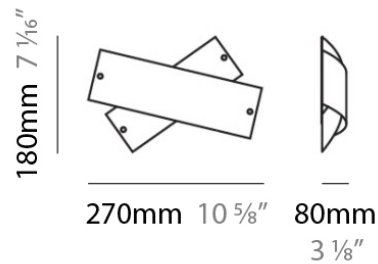

D83105

PROJECT	
TYPE	
NOTES	
QUANTITY	
DATE	

GENERAL

Series: Tourbillon
Brand: Panzeri
Division: Design
Mounting Type: Surface
Mounting Location: Wall
Subcategory: Ambient

PHYSICAL

Shape: Abstract
Length (mm): 270
Length (in): 10 ⁵/₈
Height (mm): 180
Height (in): 7 ¹/₁₆
Extension (mm): 80
Extension (in): 3 ¹/₈
Light Distribution: Omnidirectional
Weight (kg): 1.8
Weight (lbs): 4
Diffuser: White & Black Blown Glass
Fixture Finish: NIC
Fixture Material: Glass / Aluminum

ELECTRICAL

Number of Lamps: 1
Lamp Type: LED Retrofit
Lamp Shape: T3
Bulb Included: Bulb Not Included
Total Output Wattage (W): 15
Max. Wattage Per Lamp (W): 15
Lamp Base: RSC
Input Voltage (V): 120

LED

OPTICAL

RATINGS AND CERTIFICATIONS

Certified By: CSA Certified to UL and CSA Standards
IP rating: IP20